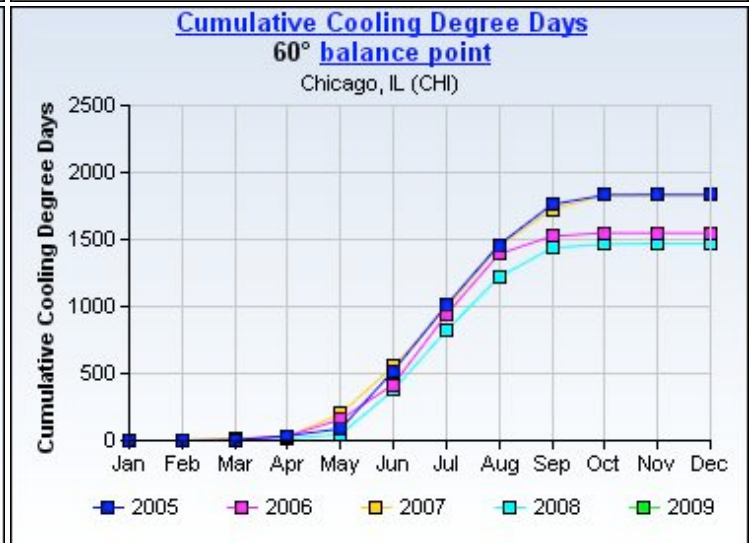

Region: North Central ([Change Region](#))

Station:

[Get a FREE Degree Day Report](#)

**Chart Value Settings**

Range Begin:  Base Year:   
 Range End:  Comp Year:   
 Balance Point:  ([What is this?](#))

Weather data depot is a free service of [EnergyCAP Energy Efficiency Software](#) and [AccuWeather.com](#)