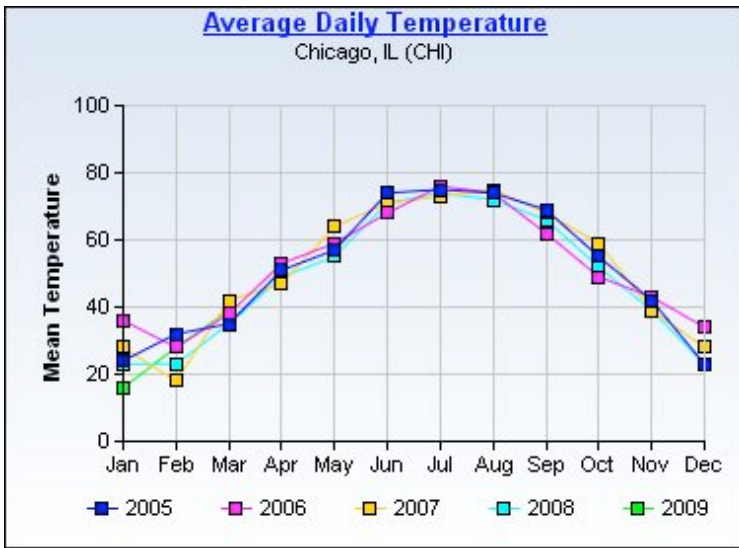

Region: North Central ([Change Region](#))

Station:

[Get a FREE Degree Day Report](#)

**Chart Value Settings**

Range Begin:  Base Year:   
 Range End:  Comp Year:   
 Balance Point:  ([What is this?](#))

Weather data depot is a free service of [EnergyCAP Energy Efficiency Software](#) and [AccuWeather.com](#)