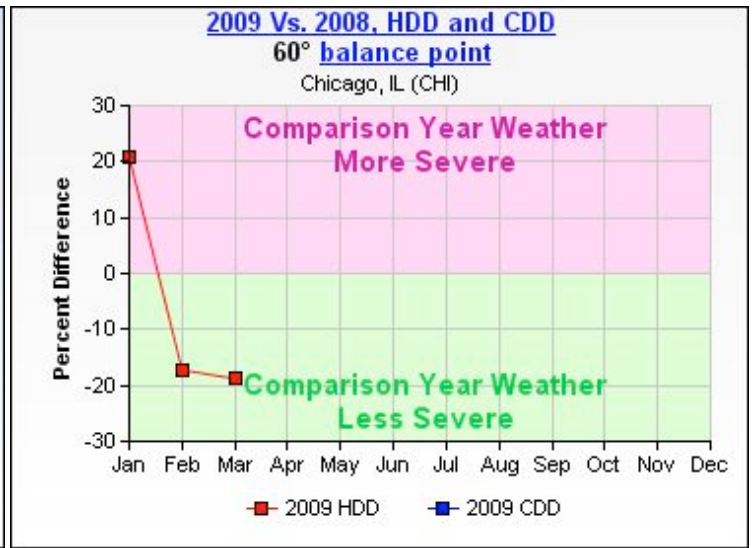

Region: North Central ([Change Region](#))

Station:

[Get a FREE Degree Day Report](#)

**Chart Value Settings**

Range Begin:  Base Year:   
 Range End:  Comp Year:   
 Balance Point:  ([What is this?](#))

Weather data depot is a free service of [EnergyCAP Energy Efficiency Software](#) and [AccuWeather.com](#)