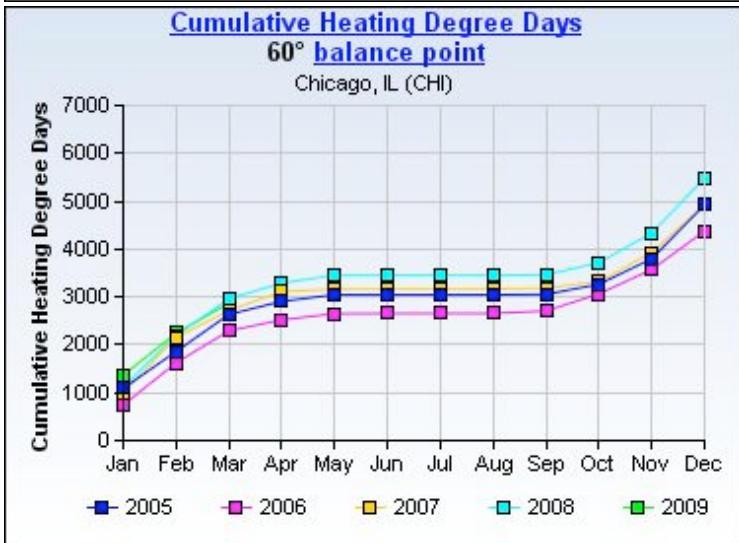

Region: North Central ([Change Region](#))

Station:

[Get a FREE Degree Day Report](#)

**Chart Value Settings**

Range Begin:  Base Year:   
 Range End:  Comp Year:   
 Balance Point:  ([What is this?](#))

Weather data depot is a free service of [EnergyCAP Energy Efficiency Software](#) and [AccuWeather.com](#)